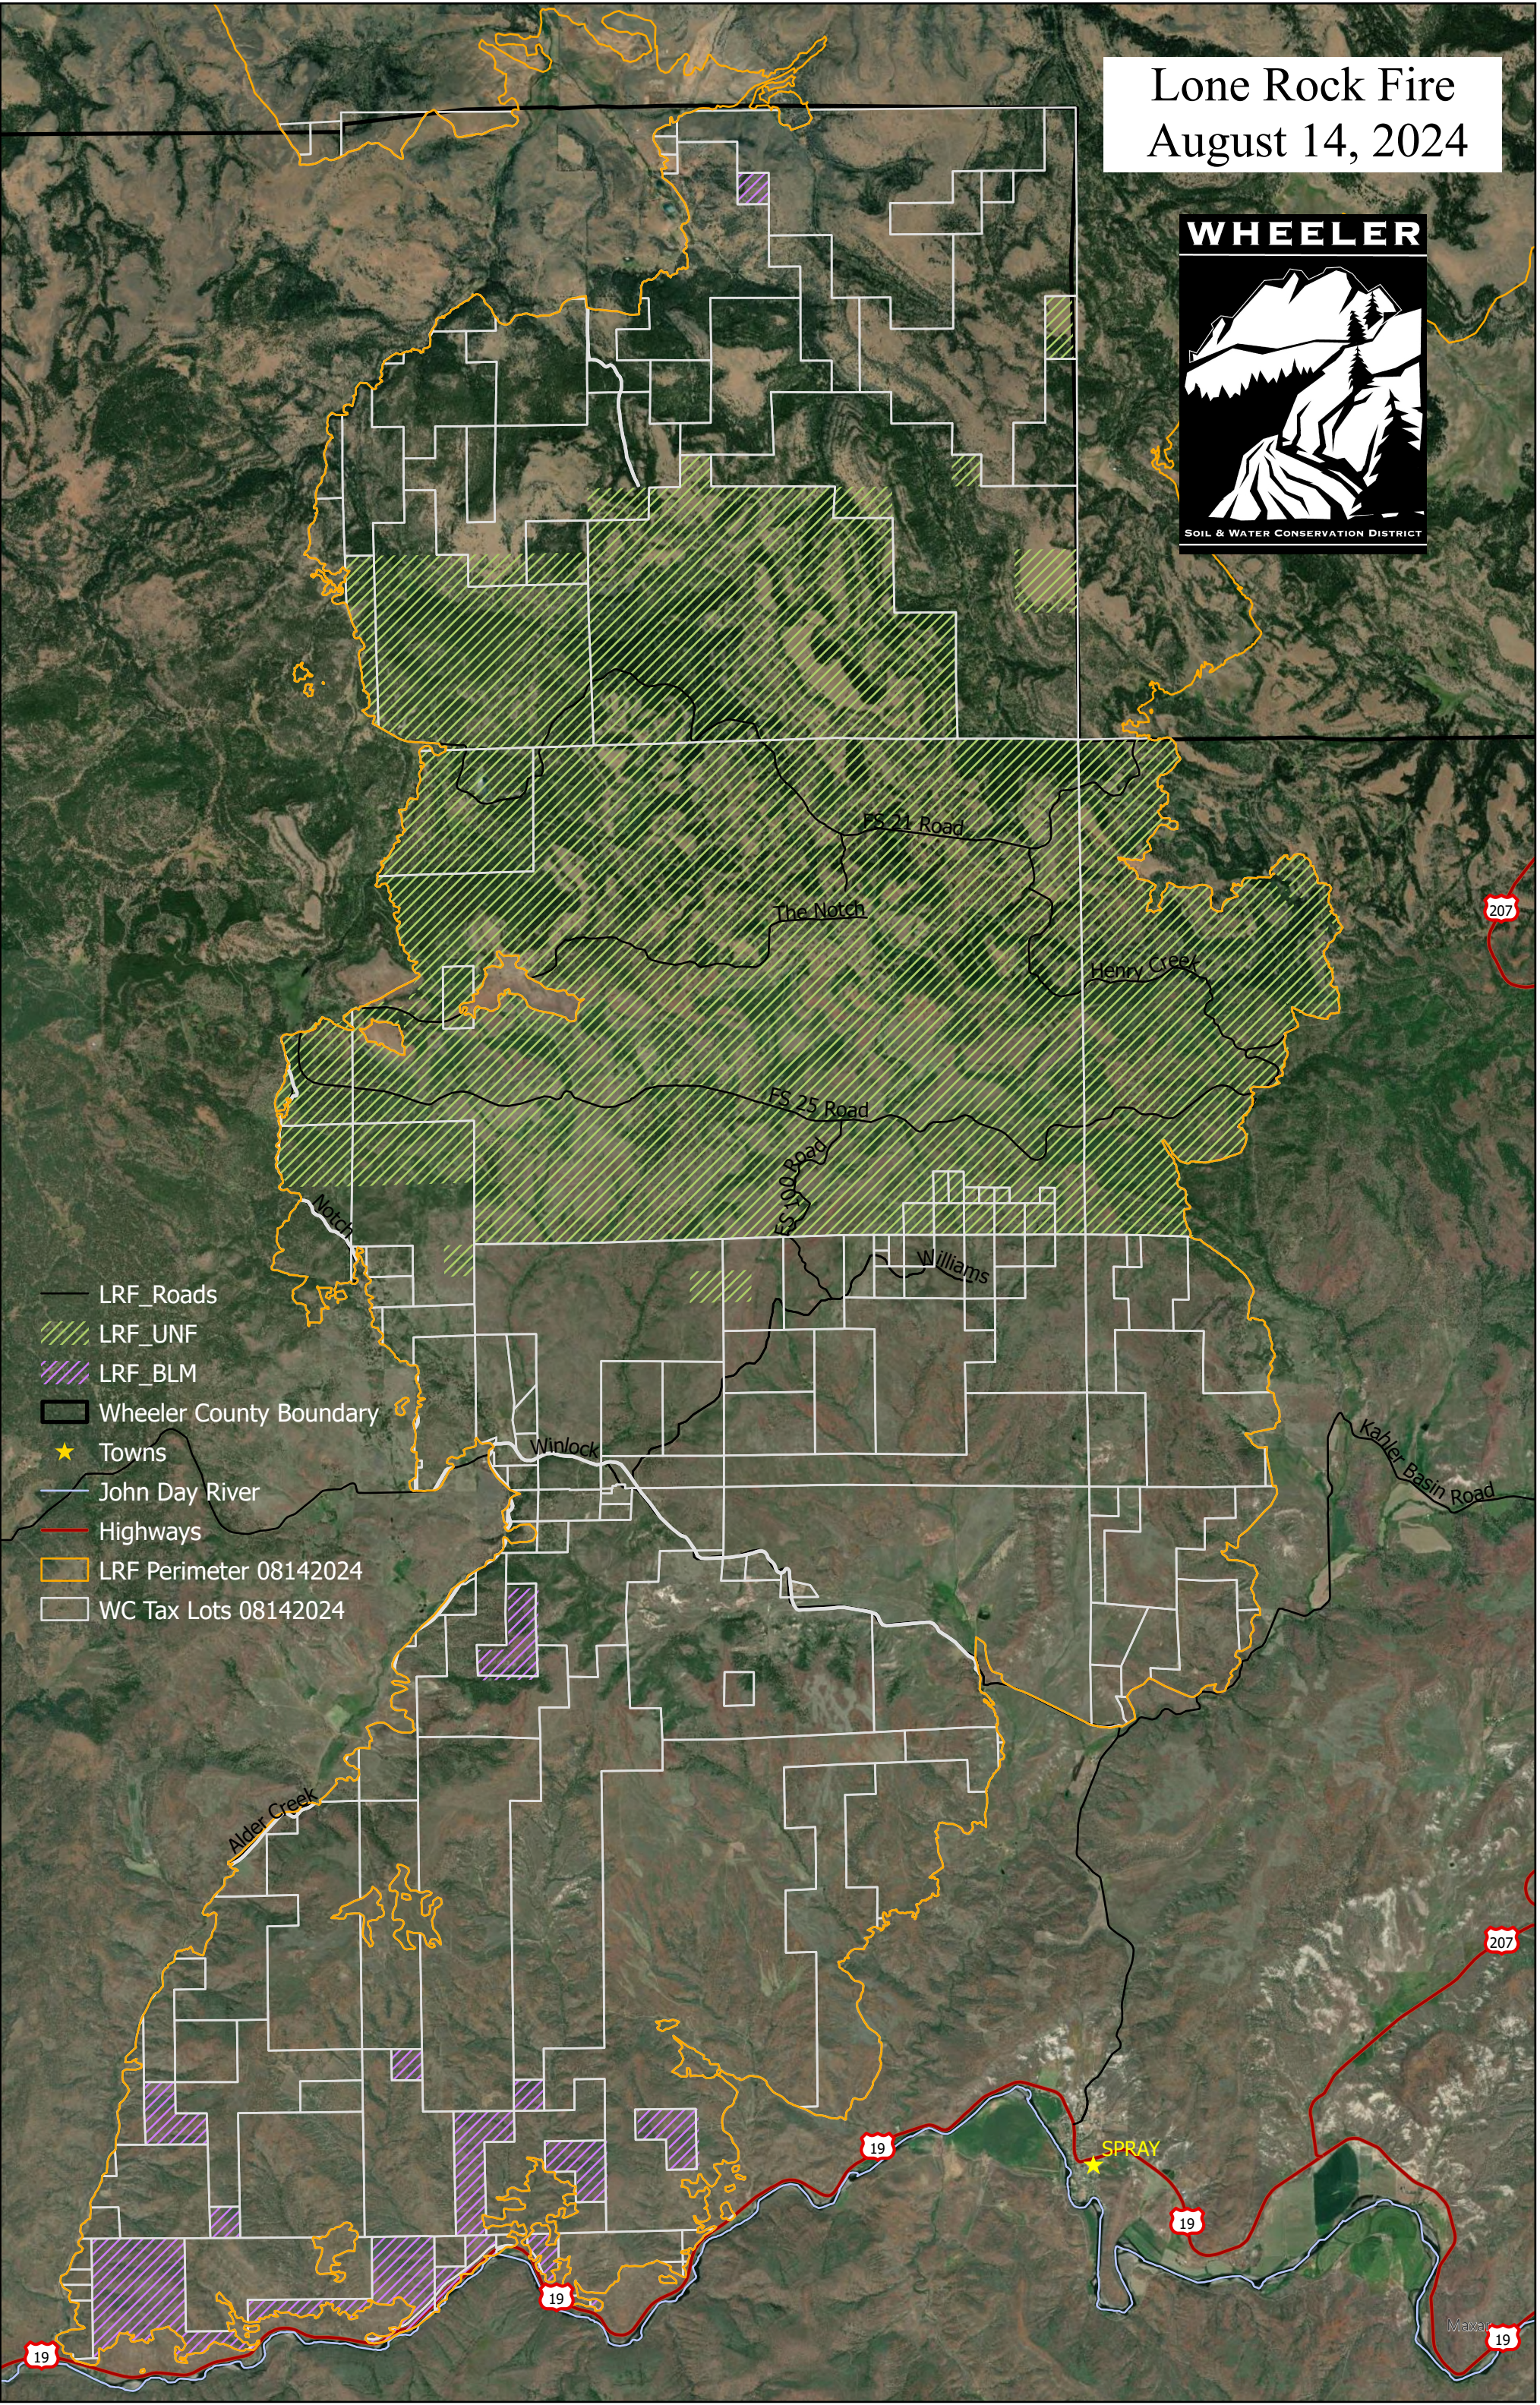

Lone Rock Fire August 14, 2024

- LRF_Roads
- ▨ LRF_UNF
- ▨ LRF_BLM
- ▭ Wheeler County Boundary
- ★ Towns
- John Day River
- Highways
- ▭ LRF Perimeter 08142024
- ▭ WC Tax Lots 08142024